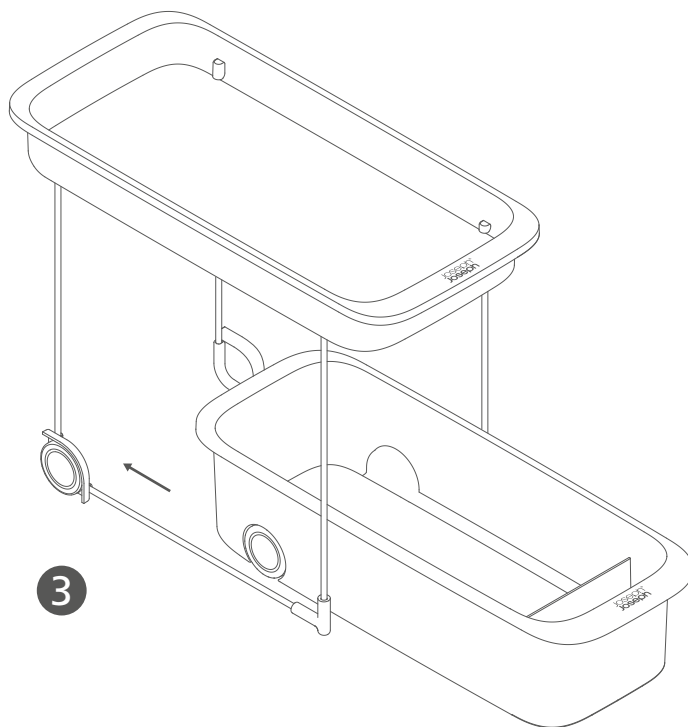

Joseph Joseph[®]

CupboardStore™
2-tier easy-access
storage caddy

RESPONSIBLE
DESIGN

GB 2-tier easy-access storage caddy

- Two-tier design for space-saving storage
- Wheels allow for easy access to all items
- Easy-pull handles on both tiers makes access simple
- Different compartments for organised storage
- *Plastic parts are made with a minimum of 50% post-consumer recycled plastic.