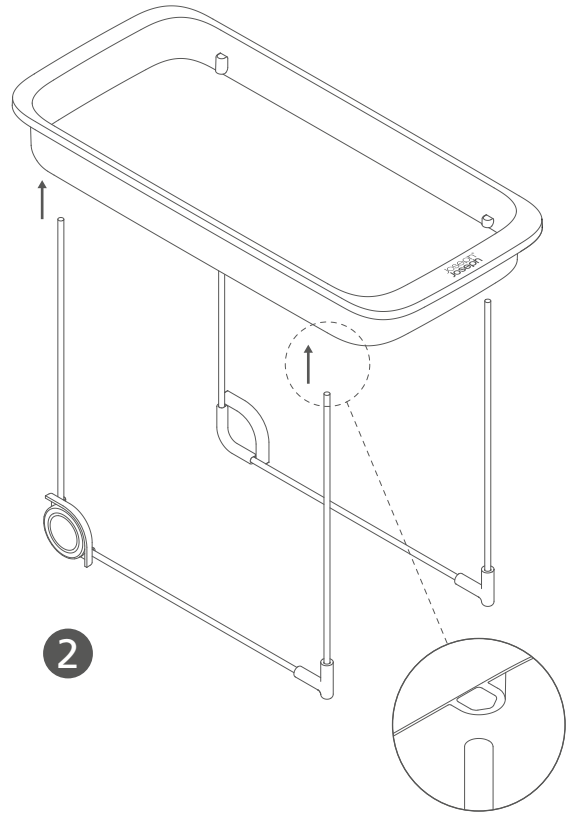

Joseph Joseph[®]

CupboardStore™
2-tier easy-access
storage caddy

RESPONSIBLE
DESIGN

GB 2-tier easy-access storage caddy

- Two-tier design for space-saving storage
- Wheels allow for easy access to all items
- Easy-pull handles on both tiers makes access simple
- Different compartments for organised storage
- *Plastic parts are made with a minimum of 50% post-consumer recycled plastic.