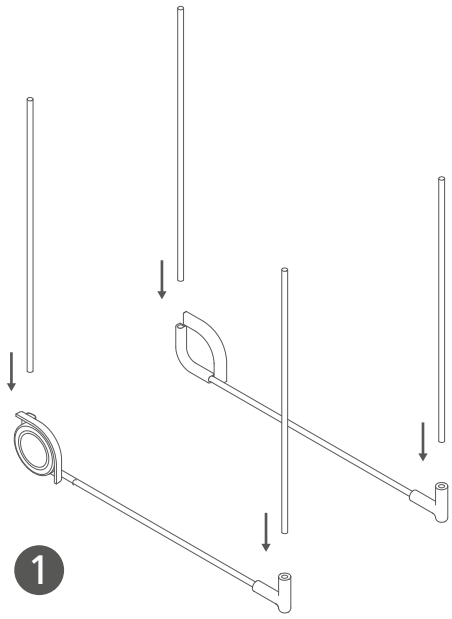

Joseph Joseph[®]

CupboardStore™
2-tier easy-access
storage caddy

RESPONSIBLE
DESIGN

GB 2-tier easy-access storage caddy

- Two-tier design for space-saving storage
- Wheels allow for easy access to all items
- Easy-pull handles on both tiers makes access simple
- Different compartments for organised storage
- *Plastic parts are made with a minimum of 50% post-consumer recycled plastic.